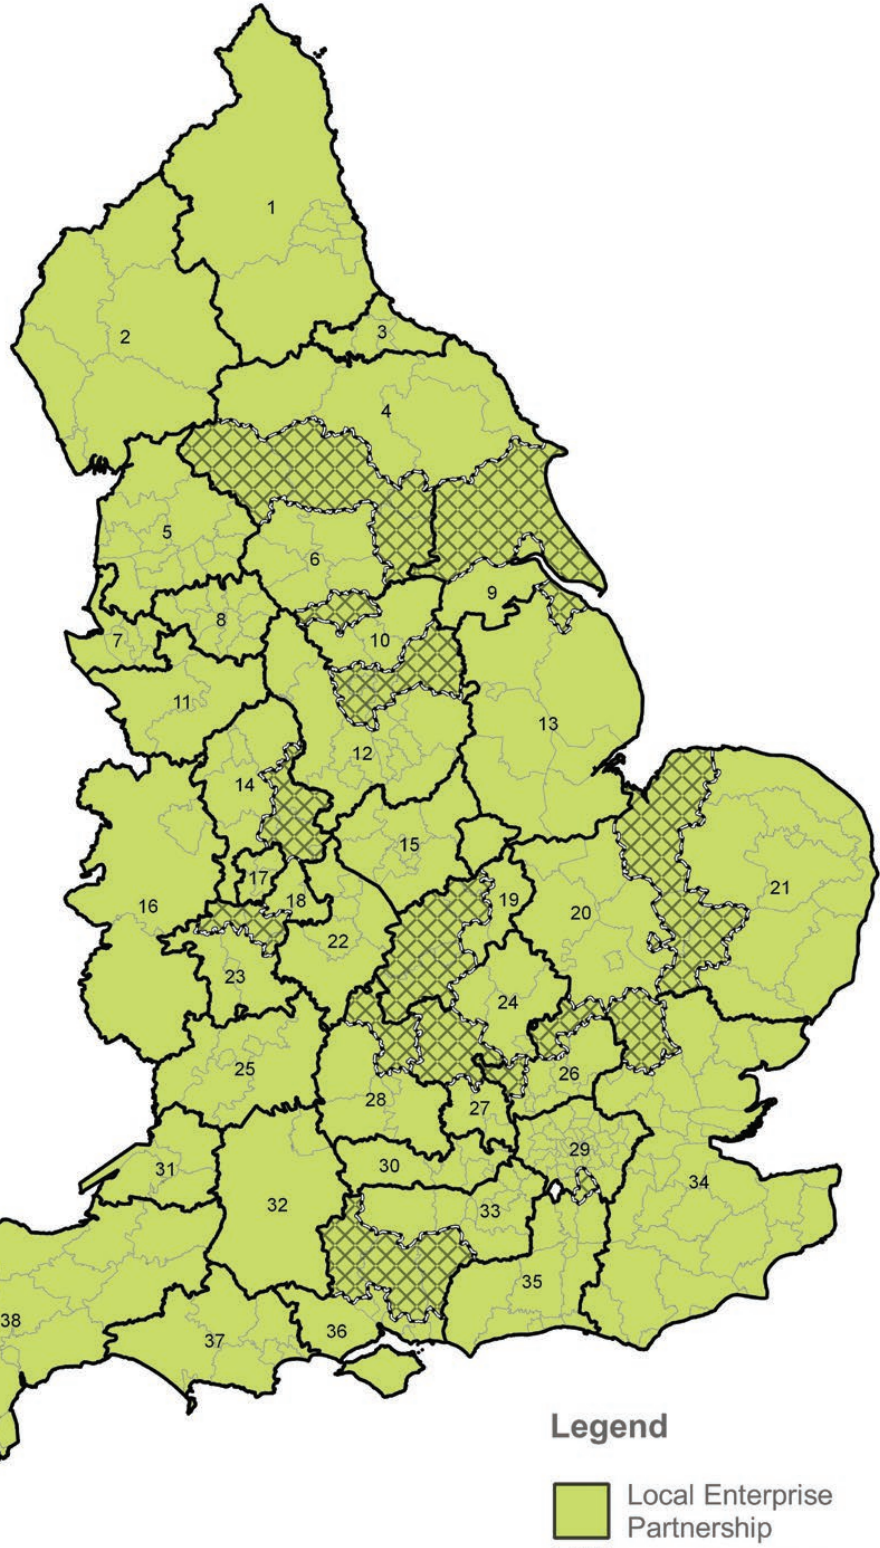

Local Enterprise Partnerships

Key

- 1 - North Eastern
- 2 - Cumbria
- 3 - Tees Valley
- 4 - York and North Yorkshire
- 5 - Lancashire
- 6 - Leeds City Region
- 7 - Liverpool City Region
- 8 - Greater Manchester
- 9 - Humber
- 10 - Sheffield City Region
- 11 - Cheshire and Warrington
- 12 - Derby, Derbyshire, Nottingham and Nottinghamshire
- 13 - Lincolnshire
- 14 - Stoke-on-Trent and Staffordshire
- 15 - Leicester and Leicestershire
- 16 - The Marches
- 17 - Black Country
- 18 - Greater Birmingham and Solihull
- 19 - Northamptonshire
- 20 - Greater Cambridge and Greater Peterborough
- 21 - New Anglia
- 22 - Coventry and Warwickshire
- 23 - Worcestershire
- 24 - South East Midlands
- 25 - Gloucestershire
- 26 - Hertfordshire
- 27 - Buckinghamshire Thames Valley
- 28 - Oxfordshire
- 29 - London
- 30 - Thames Valley Berkshire
- 31 - West of England
- 32 - Swindon and Wiltshire
- 33 - Enterprise M3
- 34 - South East
- 35 - Coast to Capital
- 36 - Solent
- 37 - Dorset
- 38 - Heart of the South West
- 39 - Cornwall and the Isles of Scilly

Legend

-  Local Enterprise Partnership
-  Local Authority in overlapping LEPs
-  Local Authority

Contains Ordnance Survey data © Crown copyright and database right 2011.